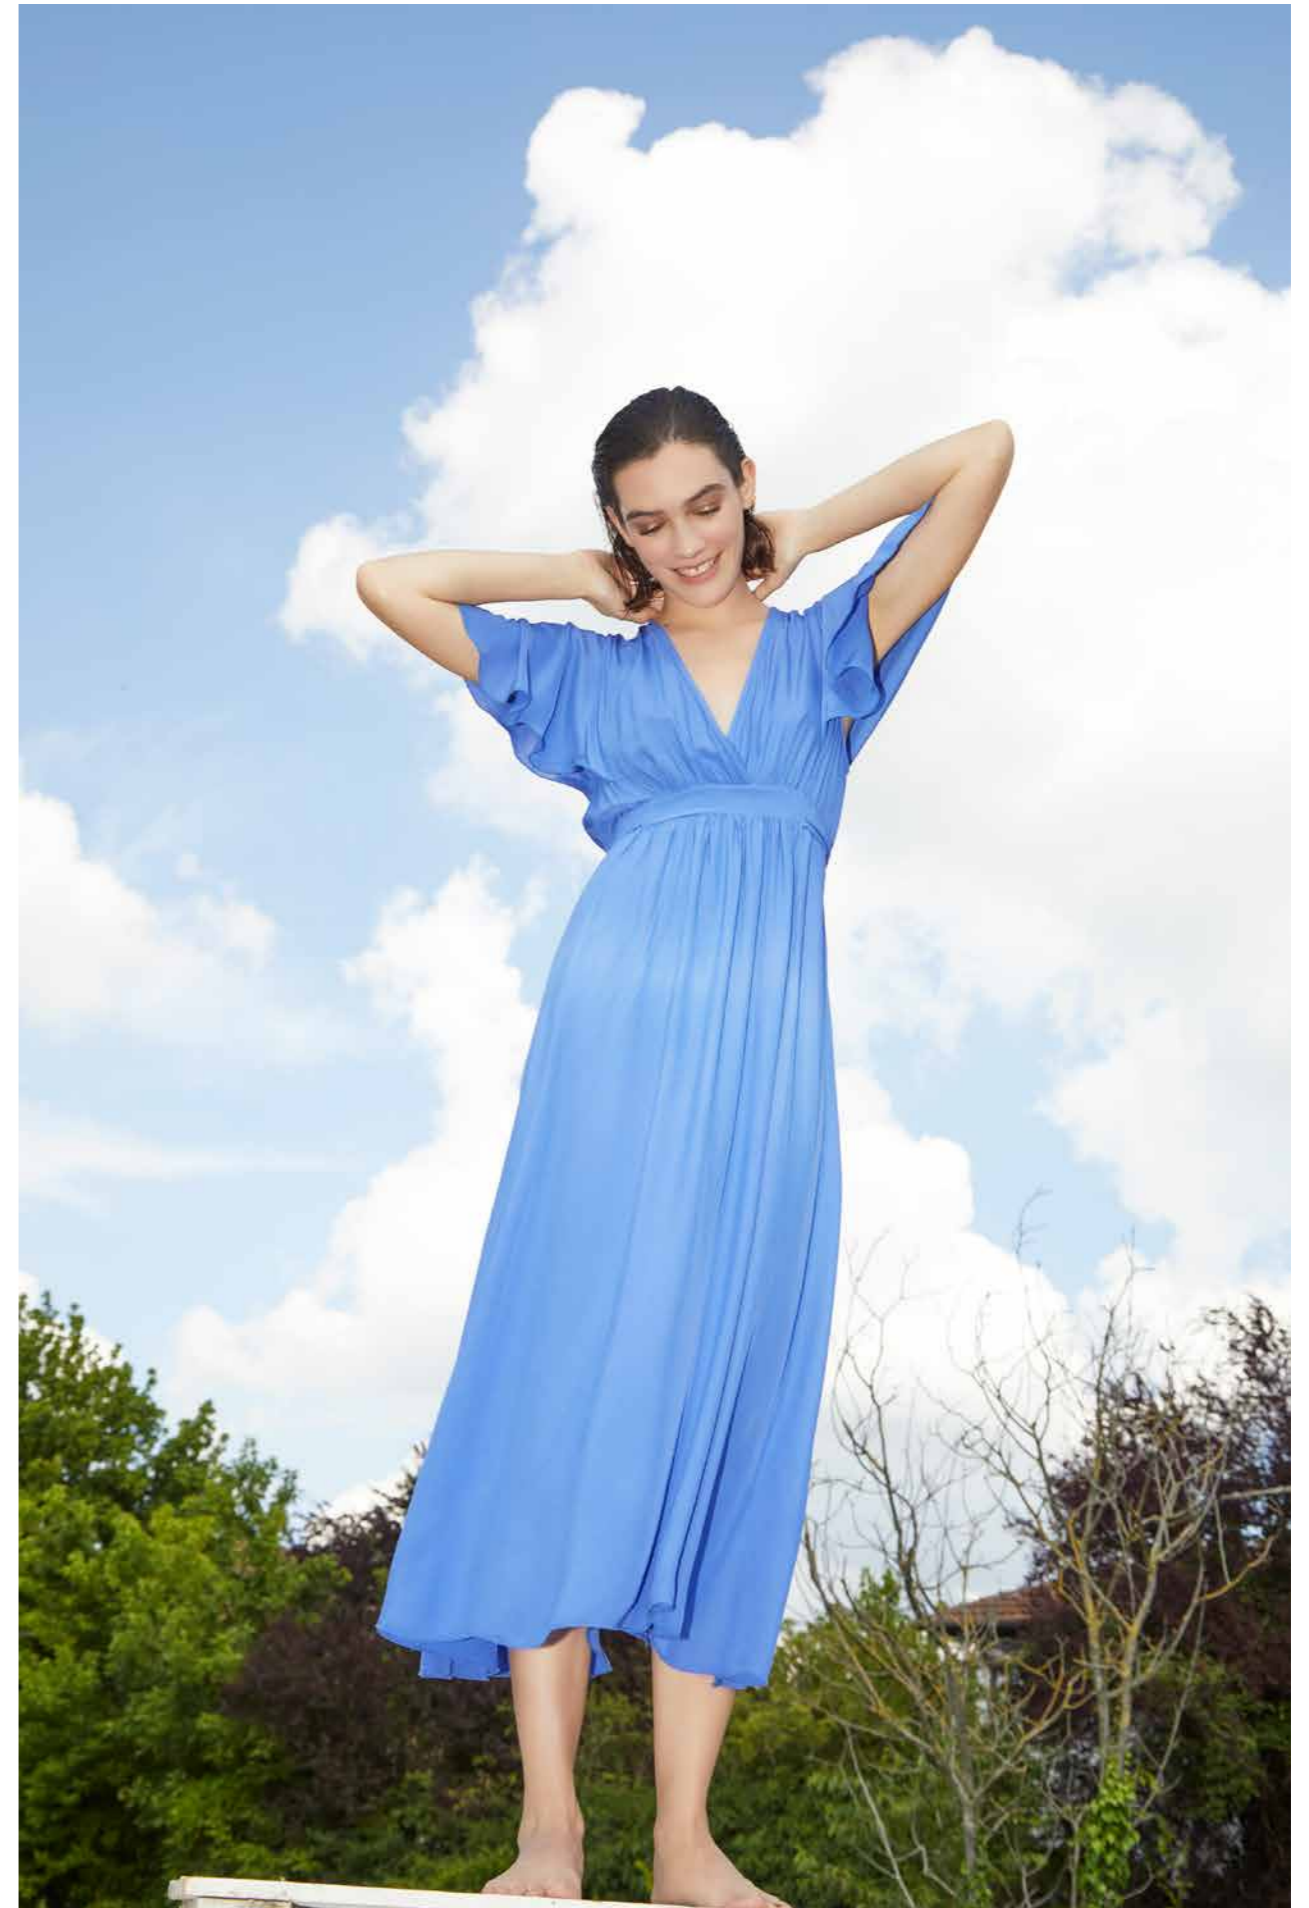

etici  
MADE IN ITALY

etici  
MADE IN ITALY

Spring - Summer 2025

[www.etici.eu](http://www.etici.eu)

Dress AB20019

Dress AB20029

Dress AB20031

Shirt CM20217- Short PA20603